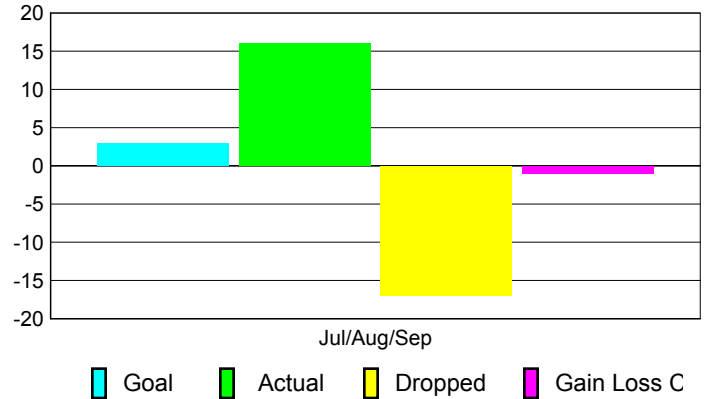

Membership Results 2010-2011

Goal, New, Dropped, Gain/Loss

Comparison of Membership Gain/Loss

Current Year Compared to the Previous Year